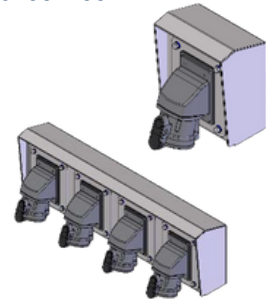

PRO-JB (Junction Box) Enclosures

 US LISTED TYPE: 4X
IP Ratings: IP66, IP68, IP69K

Power Distribution

Let us help design your next power distribution application.

Meltric Switch-Rated Plugs

Building Your Enclosures Your Way!