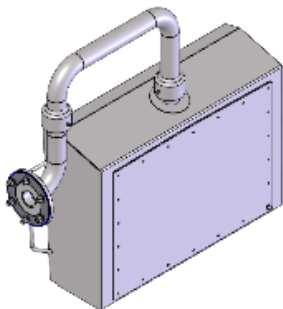

PRO-VFDS1

PRO-VFD Enclosures

Frame Sizes Available:

- Drive Frame Sizes 1-5
- Includes Drive Window

PRO-VFD Enclosures
Exploded view

 US LISTED TYPE: 4X
IP Ratings: IP66, IP68, IP69K

HMI Enclosures with Swivel Arm Designs

Install your Washdown HMI in a 4XProtect[®] electrical enclosure.

Options include:

- Swing Arms
- Polycarbonate Water Shield
- Grab Handles
- Custom Sized for Your Application

PRO-HMI Enclosures
PRO-HMI 20

 US LISTED TYPE: 4X
IP Ratings: IP66, IP68, IP69K

Custom Stainless Enclosures, Inc.

Push Button & Junction Box Enclosures

Push Button Enclosures and Junction Boxes are available in both standard and custom sizes to fit your requirements. These products are Hygienically Designed and can handle your harshest washdown environments!