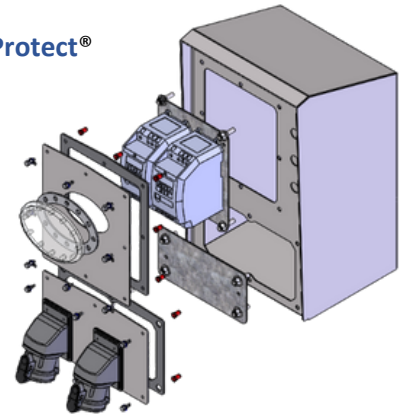

PRO-VFDS1

PRO-VFD Enclosures

Frame Sizes Available:

- Drive Frame Sizes 1-5
- Includes Drive Window

PRO-VFD Enclosures
Exploded view

 US LISTED TYPE: 4X
IP Ratings: IP66, IP68, IP69K

HMI Enclosures with Swivel Arm Designs

Install your Washdown HMI in a 4XProtect[®] electrical enclosure.

Options include:

- Swing Arms
- Polycarbonate Water Shield
- Grab Handles
- Custom Sized for Your Application

PRO-HMI Enclosures
PRO-HMI 20