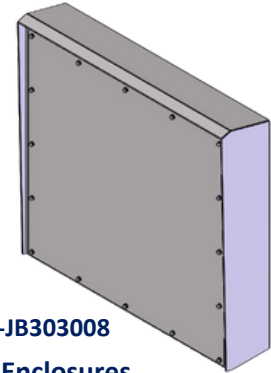

 US LISTED TYPE: 4X
IP Ratings: IP66, IP68, IP69K

Custom Stainless Enclosures, Inc.

Push Button & Junction Box Enclosures

Push Button Enclosures and Junction Boxes are available in both standard and custom sizes to fit your requirements. These products are Hygienically Designed and can handle your harshest washdown environments!