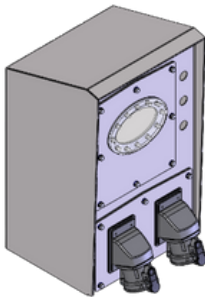

PRO-VFDS1

PRO-VFD Enclosures

Frame Sizes Available:

- Drive Frame Sizes 1-5
- Includes Drive Window

PRO-VFD Enclosures
Exploded view

 US LISTED TYPE: 4X
IP Ratings: IP66, IP68, IP69K

HMI Enclosures with Swivel Arm Designs