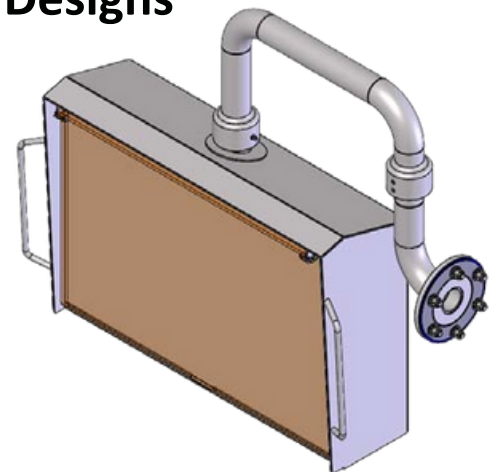

PRO-VFDS1

PRO-VFD Enclosures

Frame Sizes Available:

- Drive Frame Sizes 1-5
- Includes Drive Window

PRO-VFD Enclosures
Exploded view

 US LISTED TYPE: 4X
IP Ratings: IP66, IP68, IP69K

HMI Enclosures with Swivel Arm Designs

Install your Washdown HMI in a 4XProtect[®] electrical enclosure.

Options include:

- Swing Arms
- Polycarbonate Water Shield
- Grab Handles
- Custom Sized for Your Application

PRO-HMI Enclosures
PRO-HMI 20

 US LISTED TYPE: 4X
IP Ratings: IP66, IP68, IP69K

Custom Stainless Enclosures, Inc.

Push Button & Junction Box Enclosures

Push Button Enclosures and Junction Boxes are available in both standard and custom sizes to fit your requirements. These products are Hygienically Designed and can handle your harshest washdown environments!