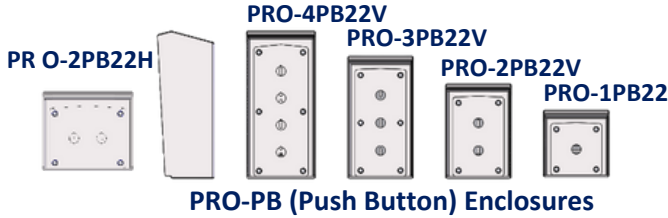

Install your Washdown HMI in a 4XProtect[®] electrical enclosure.

Options include:

- Swing Arms
- Polycarbonate Water Shield
- Grab Handles
- Custom Sized for Your Application

PRO-HMI Enclosures
PRO-HMI 20

 US LISTED TYPE: 4X
IP Ratings: IP66, IP68, IP69K

Custom Stainless Enclosures, Inc.

Push Button & Junction Box Enclosures

Push Button Enclosures and Junction Boxes are available in both standard and custom sizes to fit your requirements. These products are Hygienically Designed and can handle your harshest washdown environments!

PRO-JB (Junction Box) Enclosures

 US LISTED TYPE: 4X
IP Ratings: IP66, IP68, IP69K

Power Distribution

Let us help design your next power distribution application.

Meltric Switch-Rated Plugs

Building Your Enclosures Your Way!